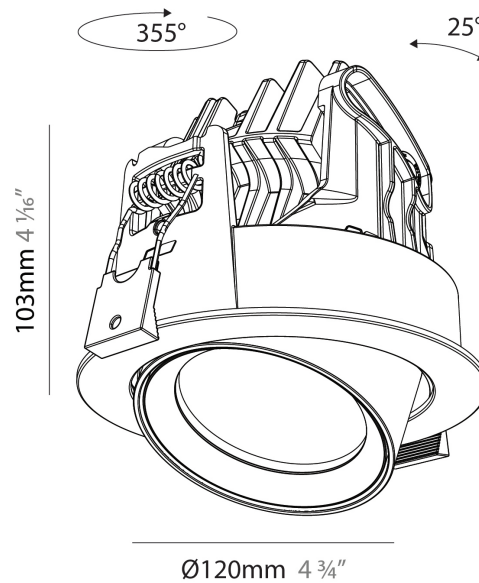

GENERAL

Series: Centriq
Subseries: Centriq Round Adjustable
Brand: Prolicht
Division: Architectural
Mounting Type: Recessed
Mounting Location: Ceiling
Subcategory: Spots

PHYSICAL

Shape: Cylinder
Diameter (mm): 120
Diameter (in): 4 3/4
Height (mm): 105
Height (in): 4 1/8
Min. Recessing Depth (mm): 120
Min. Recessing Depth (in): 4 3/4
Light Distribution: Adjustable / Direct
Weight (kg): 0.651
Diffuser: Lens Pack - No Lens / Opal / Linear Spread Lens / Honeycomb / Spread Lens
Fixture Finish: SSR / BKV / CWI / CRY / HAB / UFT / ITA / RUA / FTG / MYG / LOD / PUS / FRO / FUP / KIA / POP / BLS / SPG / MEY / GOH / GUM / CHC / COM / ABZ / JAG / OBR / MOS / ROR
Fixture Material: Aluminum
Cut-out Measurements: Dia. 112mm / 4 7/16"

ELECTRICAL

Lamp Type: LED (Zhaga Standard)
Input Wattage (W): 34
Total Output Wattage (W): 30.9
Dimming: Tri-Mode (Non-Dimming and Phase Dimming (120Vac only) and 0-10V Dimming)
Driver Included: Yes
Driver Location: Recessed Housing
Driver Type: Constant Current - Universal
Driver Class: Class 2
Input Voltage (V): 120 - 277
Constant Current (MA): 900

LED

Color Temperature (*K): 2700 / 3000 / 3500 / 4000
Max. Delivered Lumen (lm): 3148 / 3355 / 3406 / 3524
Nominal Lumen (lm): 3921 / 4177 / 4242 / 4389
CRI: >90 CRI
Lamp Life (hrs): 50000

OPTICAL

Reflector°: 24 / 36 / 54
Adjustability: Rotational 350° / Tilt 25°

RATINGS AND CERTIFICATIONS

Certified By: Certified for North American Standards
IP rating: IP20