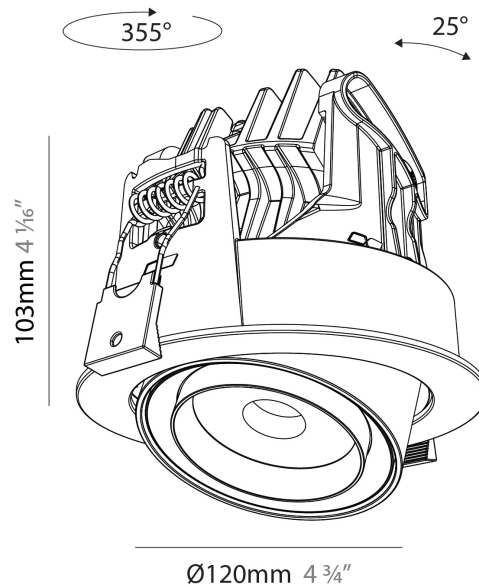

GENERAL

Series: Centriq
Subseries: Centriq Round Flex Adjustable
Brand: Prolicht
Division: Architectural
Mounting Type: Recessed
Mounting Location: Ceiling
Subcategory: Spots

PHYSICAL

Shape: Cylinder
Diameter (mm): 120
Diameter (in): 4 3/4
Height (mm): 105
Height (in): 4 1/8
Min. Recessing Depth (mm): 120
Min. Recessing Depth (in): 4 3/4
Light Distribution: Adjustable / Direct
Weight (kg): 0.666
Fixture Finish: SSR / BKV / CWI / CRY / HAB / UFT / ITA / RUA / FTG / MYG / LOD / PUS / FRO / FUP / KIA / POP / BLS / SPG / MEY / GOH / GUM / CHC / COM / ABZ / JAG / OBR / MOS / ROR
Fixture Material: Aluminum
Cut-out Measurements: Dia. 112mm / 4 7/16"

ELECTRICAL

Lamp Type: LED (Zhaga Standard)
Input Wattage (W): 20.5
Total Output Wattage (W): 18.1
Dimming: Tri-Mode (Non-Dimming and Phase Dimming (120Vac only) and 0-10V Dimming)
Driver Included: Yes
Driver Location: Recessed Housing
Driver Type: Constant Current - Universal
Driver Class: Class 2
Housing: ENCP 3
Input Voltage (V): 120 - 277
Constant Current (MA): 500

LED

Color Temperature (°K): 2700 / 3000 / 3500 / 4000
Max. Delivered Lumen (lm): 1201 / 1294 / 1346 / 1373
Nominal Lumen (lm): 1668 / 1797 / 1869 / 1907
CRI: >90 CRI
Lamp Life (hrs): 50000

OPTICAL

Beam Angle: 18 - 46
Adjustability: Rotational 350° / Tilt 25°

RATINGS AND CERTIFICATIONS

Certified By: CSA Certified to UL and CSA Standards
IP rating: IP20