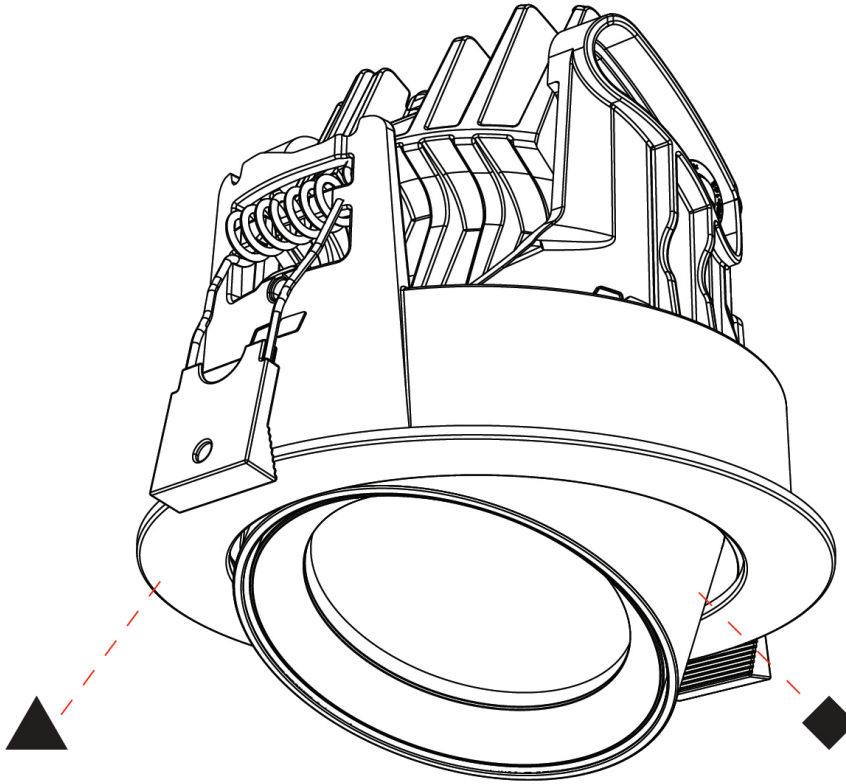

CENTRIQ ROUND ADJUSTABLE RECESSED

A35974-

PROJECT

TYPE

SPECIFIER

QUANTITY

DATE