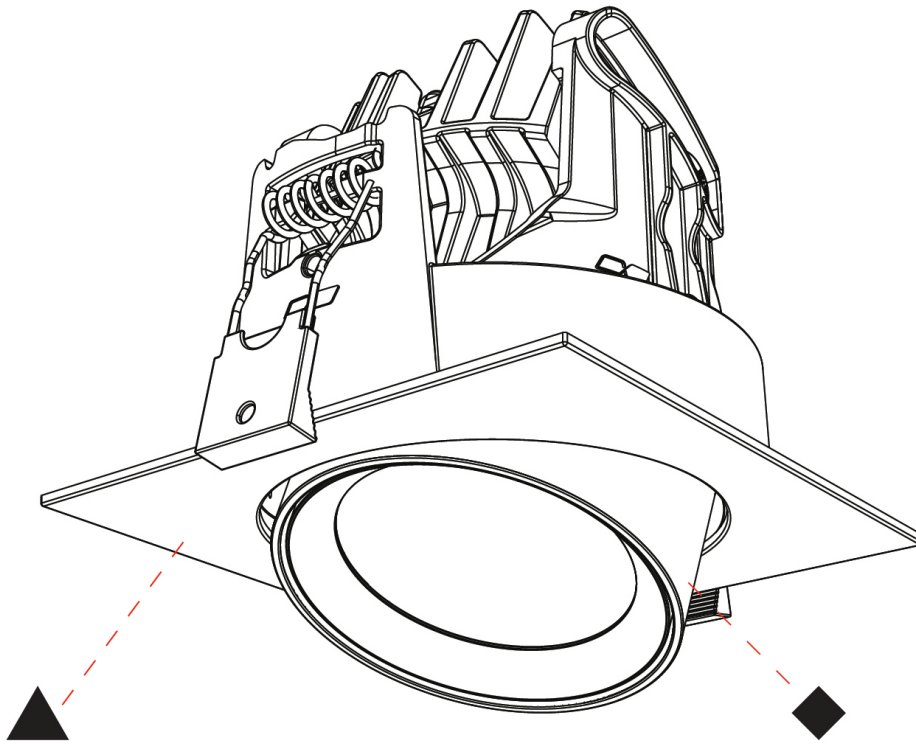

CENTRIQ SQUARE ADJUSTABLE RECESSED

A35982-

PROJECT	_____
TYPE	_____
SPECIFIER	_____
QUANTITY	_____
DATE	_____

A