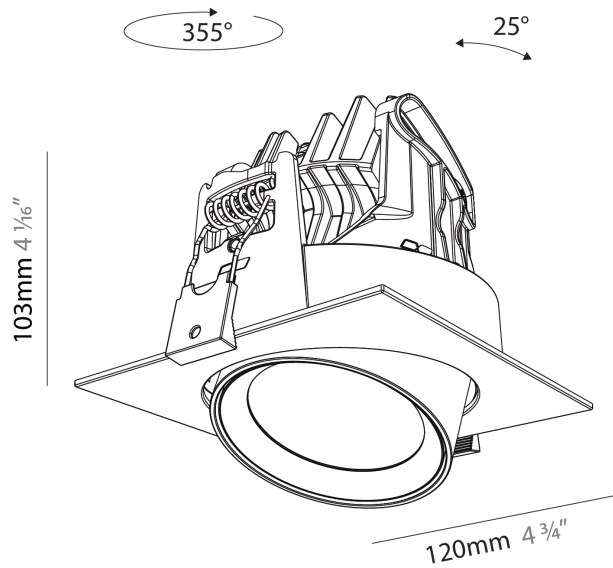

PHYSICAL

Shape: Cylinder
Diameter (mm): 120
Diameter (in): 4 3/4
Length (mm): 120
Length (in): 4 3/4
Height (mm): 105
Height (in): 4 1/8
Min. Recessing Depth (mm): 120
Min. Recessing Depth (in): 4 3/4
Light Distribution: Adjustable / Direct
Weight (kg): 0.665
Diffuser: Lens Pack - No Lens / Opal / Linear Spread Lens / Honeycomb / Spread Lens
Fixture Finish: SSR / BKV / CWI / CRY / HAB / UFT / ITA / RUA / FTG / MYG / LOD / PUS / FRO / FUP / KIA / POP / BLS / SPG / MEY / GOH / GUM / CHC / COM / ABZ / JAG / OBR / MOS / ROR
Fixture Material: Aluminum
Cut-out Measurements: Dia. 112mm / 4 7/16"

ELECTRICAL

Lamp Type: LED (Zhaga Standard)
Input Wattage (W): 27.3
Total Output Wattage (W): 24.5
Dimming: Tri-Mode (Non-Dimming and Phase Dimming (120Vac only) and 0-10V Dimming)
Driver Included: Yes
Driver Location: Recessed Housing
Driver Type: Constant Current - Universal
Driver Class: Class 2
Input Voltage (V): 120 - 277
Constant Current (MA): 700

LED

Color Temperature (°K): 2700 / 3000 / 3500 / 4000
Max. Delivered Lumen (lm): 2434 / 2534 / 2643 / 2768
Nominal Lumen (lm): 2788 / 2903 / 3027 / 3170
CRI: >90 CRI
Lamp Life (hrs): 50000

OPTICAL

Reflector°: 20 / 32 / 54
Adjustability: Rotational 350° / Tilt 25°

RATINGS AND CERTIFICATIONS

Certified By: CSA Certified to UL and CSA Standards
IP rating: IP20