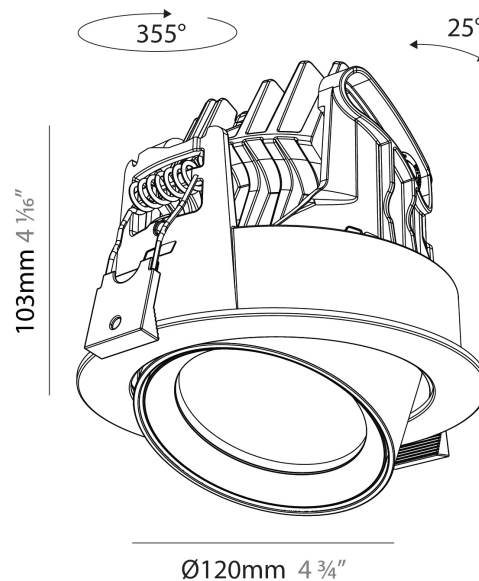

GENERAL

Series: Centriq
Subseries: Centriq Round Adjustable
Brand: Prolicht
Division: Architectural
Mounting Type: Recessed
Mounting Location: Ceiling
Subcategory: Spots

PHYSICAL

Shape: Cylinder
Diameter (mm): 120
Diameter (in): 4 3/4
Height (mm): 105
Height (in): 4 1/8
Min. Recessing Depth (mm): 120
Min. Recessing Depth (in): 4 3/4
Light Distribution: Adjustable / Direct
Weight (kg): 0.649
Diffuser: Lens Pack - No Lens / Opal / Linear Spread Lens / Honeycomb / Spread Lens
Fixture Finish: SSR / BKV / CWI / CRY / HAB / UFT / ITA / RUA / FTG / MYG / LOD / PUS / FRO / FUP / KIA / POP / BLS / SPG / MEY / GOH / GUM / CHC / COM / ABZ / JAG / OBR / MOS / ROR
Fixture Material: Aluminum
Cut-out Measurements: Dia. 112mm / 4 7/16"

ELECTRICAL

Lamp Type: LED (Zhaga Standard)
Input Wattage (W): 20.5
Total Output Wattage (W): 18.1
Dimming: Tri-Mode (Non-Dimming and Phase Dimming (120Vac only) and 0-10V Dimming)
Driver Included: Yes
Driver Location: Recessed Housing
Driver Type: Constant Current - Universal
Driver Class: Class 2
Input Voltage (V): 120 - 277
Constant Current (MA): 500

LED

Color Temperature (*K): 2700 / 3000 / 3500 / 4000
Max. Delivered Lumen (lm): 1432 / 1542 / 1432 / 1636
Nominal Lumen (lm): 1668 / 1797 / 1868 / 1907
CRI: >90 CRI
Lamp Life (hrs): 50000

OPTICAL

Reflector°: 10
Adjustability: Rotational 350°; Tilt 90°

RATINGS AND CERTIFICATIONS

Certified By: Certified for North American Standards
IP rating: IP20