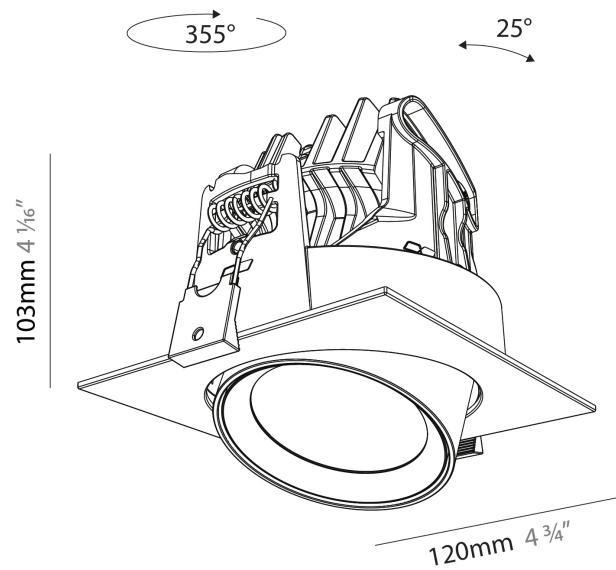

PHYSICAL

Shape: Cylinder
Diameter (mm): 120
Diameter (in): 4 3/4
Length (mm): 120
Length (in): 4 3/4
Height (mm): 105
Height (in): 4 1/8
Min. Recessing Depth (mm): 120
Min. Recessing Depth (in): 4 3/4
Light Distribution: Adjustable / Direct
Weight (kg): 0.665
Diffuser: Lens Pack - No Lens / Opal / Linear Spread Lens / Honeycomb / Spread Lens
Fixture Finish: SSR / BKV / CWI / CRY / HAB / UFT / ITA / RUA / FTG / MYG / LOD / PUS / FRO / FUP / KIA / POP / BLS / SPG / MEY / GOH / GUM / CHC / COM / ABZ / JAG / OBR / MOS / ROR
Fixture Material: Aluminum
Cut-out Measurements: Dia. 112mm / 4 7/16"

ELECTRICAL

Lamp Type: LED (Zhaga Standard)
Input Wattage (W): 20.5
Total Output Wattage (W): 18.1
Dimming: Tri-Mode (Non-Dimming and Phase Dimming (120Vac only) and 0-10V Dimming)
Driver Included: Yes
Driver Location: Recessed Housing
Driver Type: Constant Current - Universal
Driver Class: Class 2
Input Voltage (V): 120 - 277
Constant Current (MA): 500

LED

Color Temperature (°K): 2700 / 3000 / 3500 / 4000
Max. Delivered Lumen (lm): 1432 / 1542 / 1432 / 1636
Nominal Lumen (lm): 1668 / 1797 / 1668 / 1907
CRI: >90 CRI
Lamp Life (hrs): 50000

OPTICAL

Reflector°: 10
Adjustability: Rotational 350° / Tilt 25°

RATINGS AND CERTIFICATIONS

Certified By: CSA Certified to UL and CSA Standards
IP rating: IP20