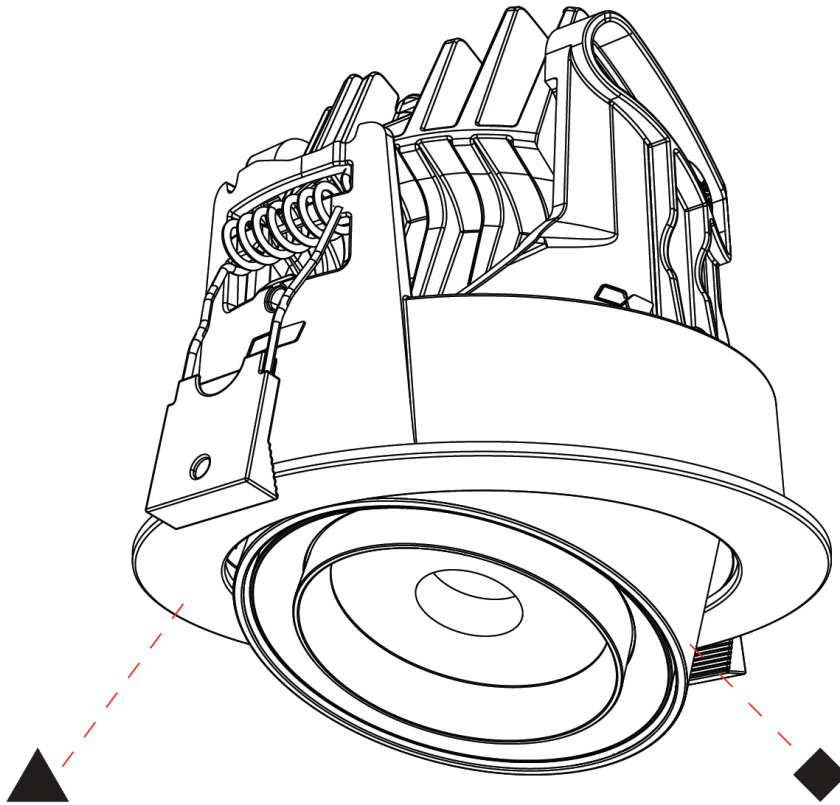

CENTRIQ ROUND FLEX ADJUSTABLE RECESSED

A35980-

PROJECT

TYPE

SPECIFIER

QUANTITY

DATE

A